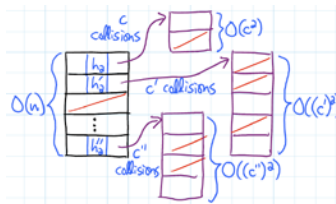

6.851

ADVANCED DATA STRUCTURES

TIME TRAVEL

DYNAMIC GRAPHS

SUCCINCT

DYNAMIC OPTIMALITY

GEOMETRY

INTEGERS

MEMORY HIERARCHY

HASHING

STRINGS

6.851 3-0-9 G-LEVEL & TCS AAGS
 WEDNESDAYS 7-9:30, ROOM 32-082
 PROF. ERIK DEMAINE
[HTTP://COURSES.CSAIL.MIT.EDU/6.851/FALL17/](http://courses.csail.mit.edu/6.851/fall17/)
 ALL ARE WELCOME
 SIGN-UP DETAILS ON WEBSITE