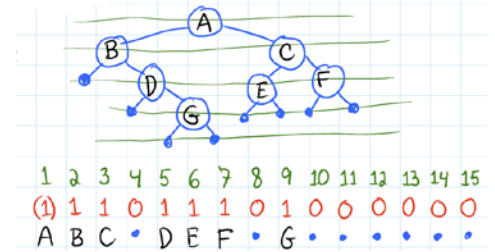

6.851

ADVANCED DATA STRUCTURES

TIME TRAVEL

DYNAMIC GRAPHS

SUCCINCT

DYNAMIC OPTIMALITY

GEOMETRY

INTEGERS

MEMORY HIERARCHY

HASHING

STRINGS

6.851 3-0-9 G-LEVEL & TCS AAGS
 WEDNESDAYS 7-9:30, ROOM 32-082
 PROF. ERIK DEMAINE
[HTTP://COURSES.CSAIL.MIT.EDU/6.851/FALL17/](http://courses.csail.mit.edu/6.851/fall17/)
 ALL ARE WELCOME
 SIGN-UP DETAILS ON WEBSITE