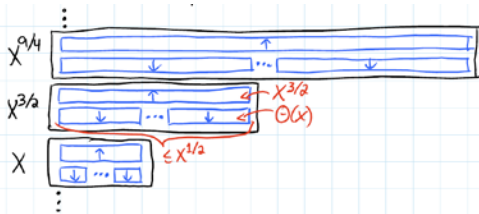

6.851

ADVANCED DATA STRUCTURES

TIME TRAVEL

DYNAMIC GRAPHS

SUCCINCT

DYNAMIC OPTIMALITY

GEOMETRY

INTEGERS

MEMORY HIERARCHY

HASHING

STRINGS

6.851 3-0-9 G-LEVEL & TCS AAGS
 WEDNESDAYS 7-9:30, ROOM 32-082
 PROF. ERIK DEMAINE
[HTTP://COURSES.CSAIL.MIT.EDU/6.851/FALL17/](http://courses.csail.mit.edu/6.851/fall17/)
 ALL ARE WELCOME
 SIGN-UP DETAILS ON WEBSITE